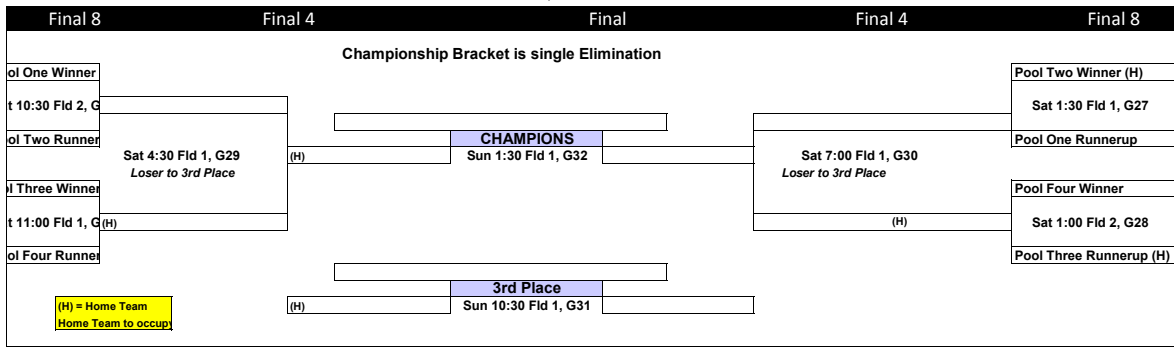

2021 MINNESOTA DIVISION ONE AMERICAN LEGION BASEBALL STATE TOURNAMENT

ST CLOUD, MINNESOTA  
DICK PUTZ FIELD & JOE FABER FIELD

SAUK RAPIDS- ST JOHNS- SARTELL

JULY 29 - AUGUST 1, 2021

Pool One									
Day	Time	Location	Team		Team	Score	Score	Innings	
Thurs	10:30	Fld 1, G1	Sub-State 10	vs	Sub-State 5 (H)				
Thurs	1:00	Fld 1, G5	Sub-State 8	vs	Host (H)				
Thurs	3:30	Fld 1, G9	Sub-State 10 (H)	vs	Sub-State 8				
Thurs	6:00	Fld 1, G13	Sub-State 5 (H)	vs	Host				
Friday	10:30	Fld 1, G17	Sub-State 10	vs	Host (H)				
Friday	1:00	Fld 1, G21	Sub-State 5 (H)	vs	Sub-State 8				
			Team	Won	Lost	Allowed (-)	Scored (+)	Total Inn	
			SS-10						
			SS-5						
			SS-8						
			HOST						
					SS-10				
					SS-5				
					SS-8				
					Host				

Pool Two									
Day	Time	Location	Team		Team	Score	Score	Innings	
Thurs	10:00	Fld 2, G2	Sub-State 7 (H)	vs	Sub-State 4				
Thurs	12:30	Fld 2, G6	Sub-State 13 (H)	vs	Sub-State 15				
Thurs	4:00	Fld 5, G10	Sub-State 7 (H)	vs	Sub-State 13				
Thurs	6:30	Fld 5, G14	Sub-State 4	vs	Sub-State 15 (H)				
Friday	10:00	Fld 2, G18	Sub-State 7 (H)	vs	Sub-State 15				
Friday	12:30	Fld 2, G22	Sub-State 4	vs	Sub-State 13 (H)				
			Team	Won	Lost	Allowed (-)	Scored (+)	Total Inn	
			SS-7						
			SS-4						
			SS-13						
			SS-15						
					SS-7				
					SS-4				
					SS-13				
					SS-15				

Pool Three									
Day	Time	Location	Team		Team	Score	Score	Innings	
Thurs	10:00	Fld 3, G3	Sub-State 1 (H)	vs	Sub-State 2				
Thurs	12:30	Fld 3, G7	Sub-State 3 (H)	vs	Sub-State 11				
Thurs	3:00	Fld 3, G11	Sub-State 1 (H)	vs	Sub-State 3				
Thurs	5:30	Fld 3, G15	Sub-State 2 (H)	vs	Sub-State 11				
Friday	3:30	Fld 1, G19	Sub-State 1	vs	Sub-State 11 (H)				
Friday	6:00	Fld 1, G23	Sub-State 2 (H)	vs	Sub-State 3				
			Team	Won	Lost	Allowed (-)	Scored (+)	Total Inn	
			SS-1						
			SS-2						
			SS-3						
			SS-11						
					SS-1				
					SS-2				
					SS-3				
					SS-11				